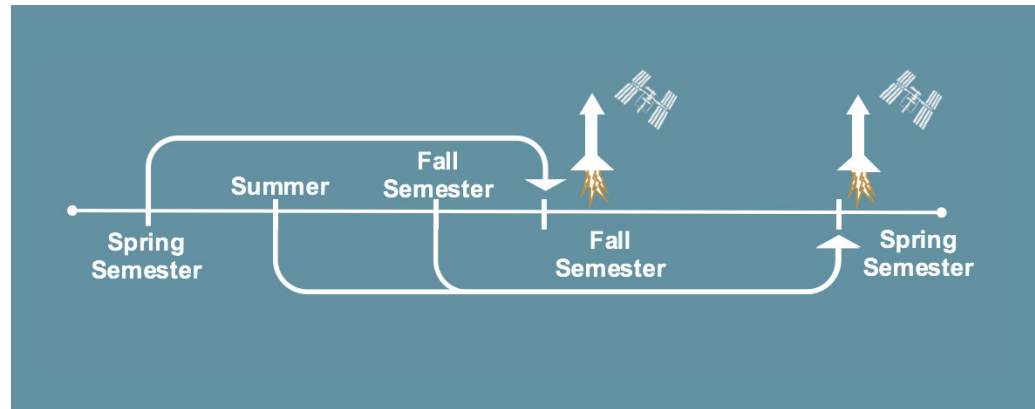

Danny Kim, Director of Innovation  
The Quest Institute for Quality Education

**RESOURCES  
AND  
SUPPORT**

**CURRICULUM**  
*Over 30 hours  
of Lesson  
Plans*

**ENGINEERING**  
*Step-by-Step  
Experiment  
Manual*

**HELP**  
*24/7  
Support*

**COMMUNITY**  
*Online  
Community  
Portal*

**TRAINING**  
*Mentor  
Webinars*

	ISS GROUND UNIT	ISS FLIGHT PROGRAM	ISS CUSTOM FLIGHT PROGRAM
HANDS-ON STEM EDUCATION	✓	✓	✓
ELEMENTARY	✓	✓	N/A
JUNIOR HIGH	✓	✓	N/A
HIGH SCHOOL	✓	✓	✓
OPERATES IN SPACE	N/A	Your custom S/W	Custom H/W & S/W platform that you develop
TRAINING AND SUPPORT	Experiment Manual	Experiment Manual Curriculum Partner Portal Access 24/7 Support	Mentor Workshop Checkpoint Meetings 24/7 Support
ACCESS TO FLIGHT DATA	Historical	Real-time	Real-time
COMMITMENT RECOMMENDATIONS	2+Hours/Week	3+Hours/Week	5+Hours/Week
GROUP SIZE	5-7 Recommended/ Ground Unit	5-7 Recommended/ Ground Unit	12 Maximum
PLATFORM	LEGO Mindstorms®	LEGO Mindstorms®	Proprietary Mix
PROGRAMMING	Introductory	Introductory	Advanced
MENTOR EXPERIENCE RECOMMENDATIONS	Science or Math Teacher	Science, Math, or Robotics Teacher	Tech and Engineering Mentor Required
FACILITY REQUIREMENTS	Flat Tables	Flat Tables	Flat Tables and Lab Space for Bench Tools

## *STEM Education Through Space Exploration*